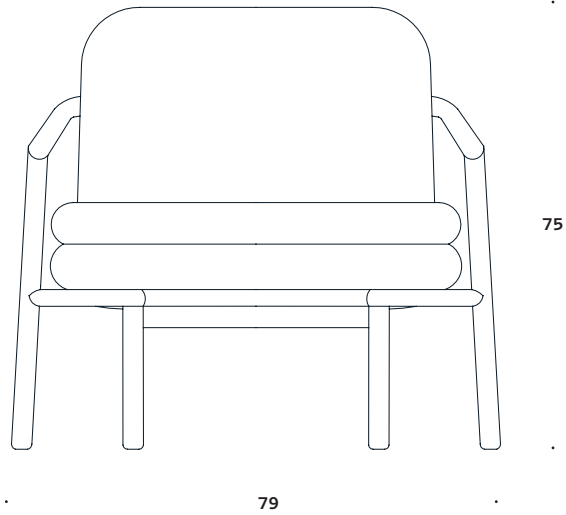

For Now Chair

+Halle®

For Now Chair

The For Now Chair injects a sense of domestic comfort and expression into the spaces of public activities. The warm and light expression responds to the increasing fusion between home and contract and contributes to the creation of spaces providing calm and contentment. Frame in solid soaped oak / solid black stained oak. Available in all textiles and leather qualities.

Dimensions defined in centimeters

Design

Chris Liljenberg Halstrøm

Materials

High quality moulded foam. Legs in solid soaped oak / solid black stained oak.

Fabric

Available in all textiles and leather qualities