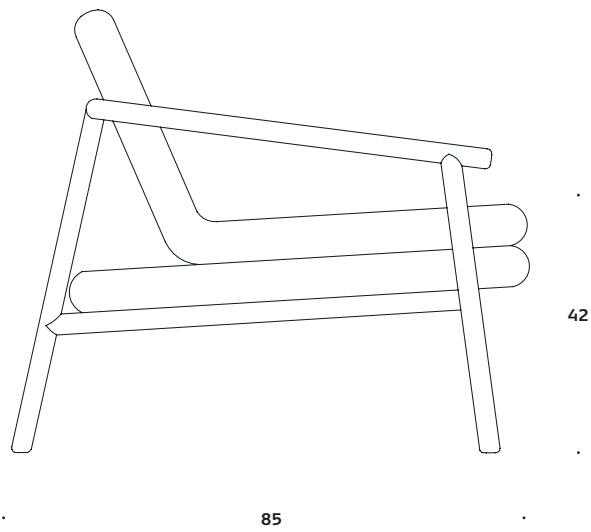

For Now Chair

+Halle®

For Now Chair

The For Now Chair injects a sense of domestic comfort and expression into the spaces of public activities. The warm and light expression responds to the increasing fusion between home and contract and contributes to the creation of spaces providing calm and contentment. Frame in solid soaped oak / solid black stained oak. Available in all textiles and leather qualities.

Dimensions defined in centimeters

Design

Chris Liljenberg Halstrøm

Materials

High quality moulded foam. Legs in solid soaped oak / solid black stained oak.

Fabric

Available in all textiles and leather qualities